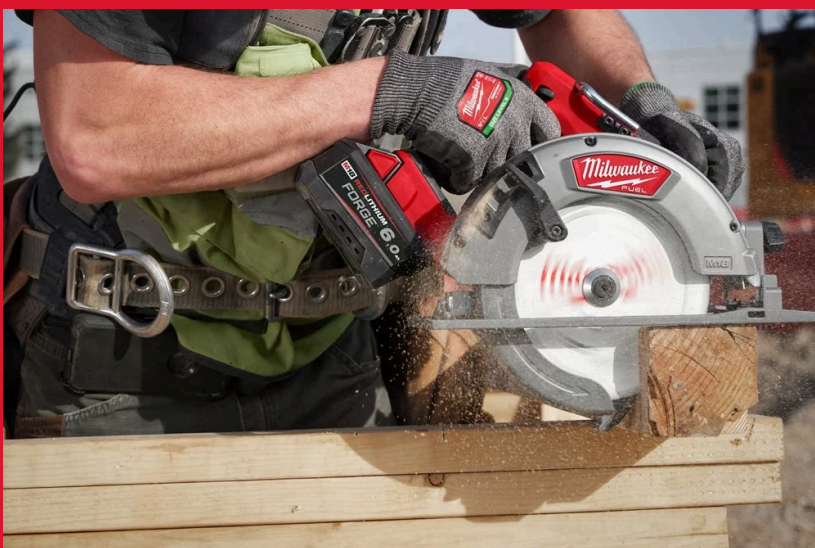

REDLITHIUM™

Battery pack capacity (Ah)	6.0
Charge time M12_18 C charger	115 min
Charge time M12_18 FC charger	60 min
Charge time M1418C6 charger	125 min
Charge time M18 DBSC/MDBSC AC charger	25 min
Charge time M18 DFC charger	60 min
Weight (kg)	1.03
Article number	4932492533